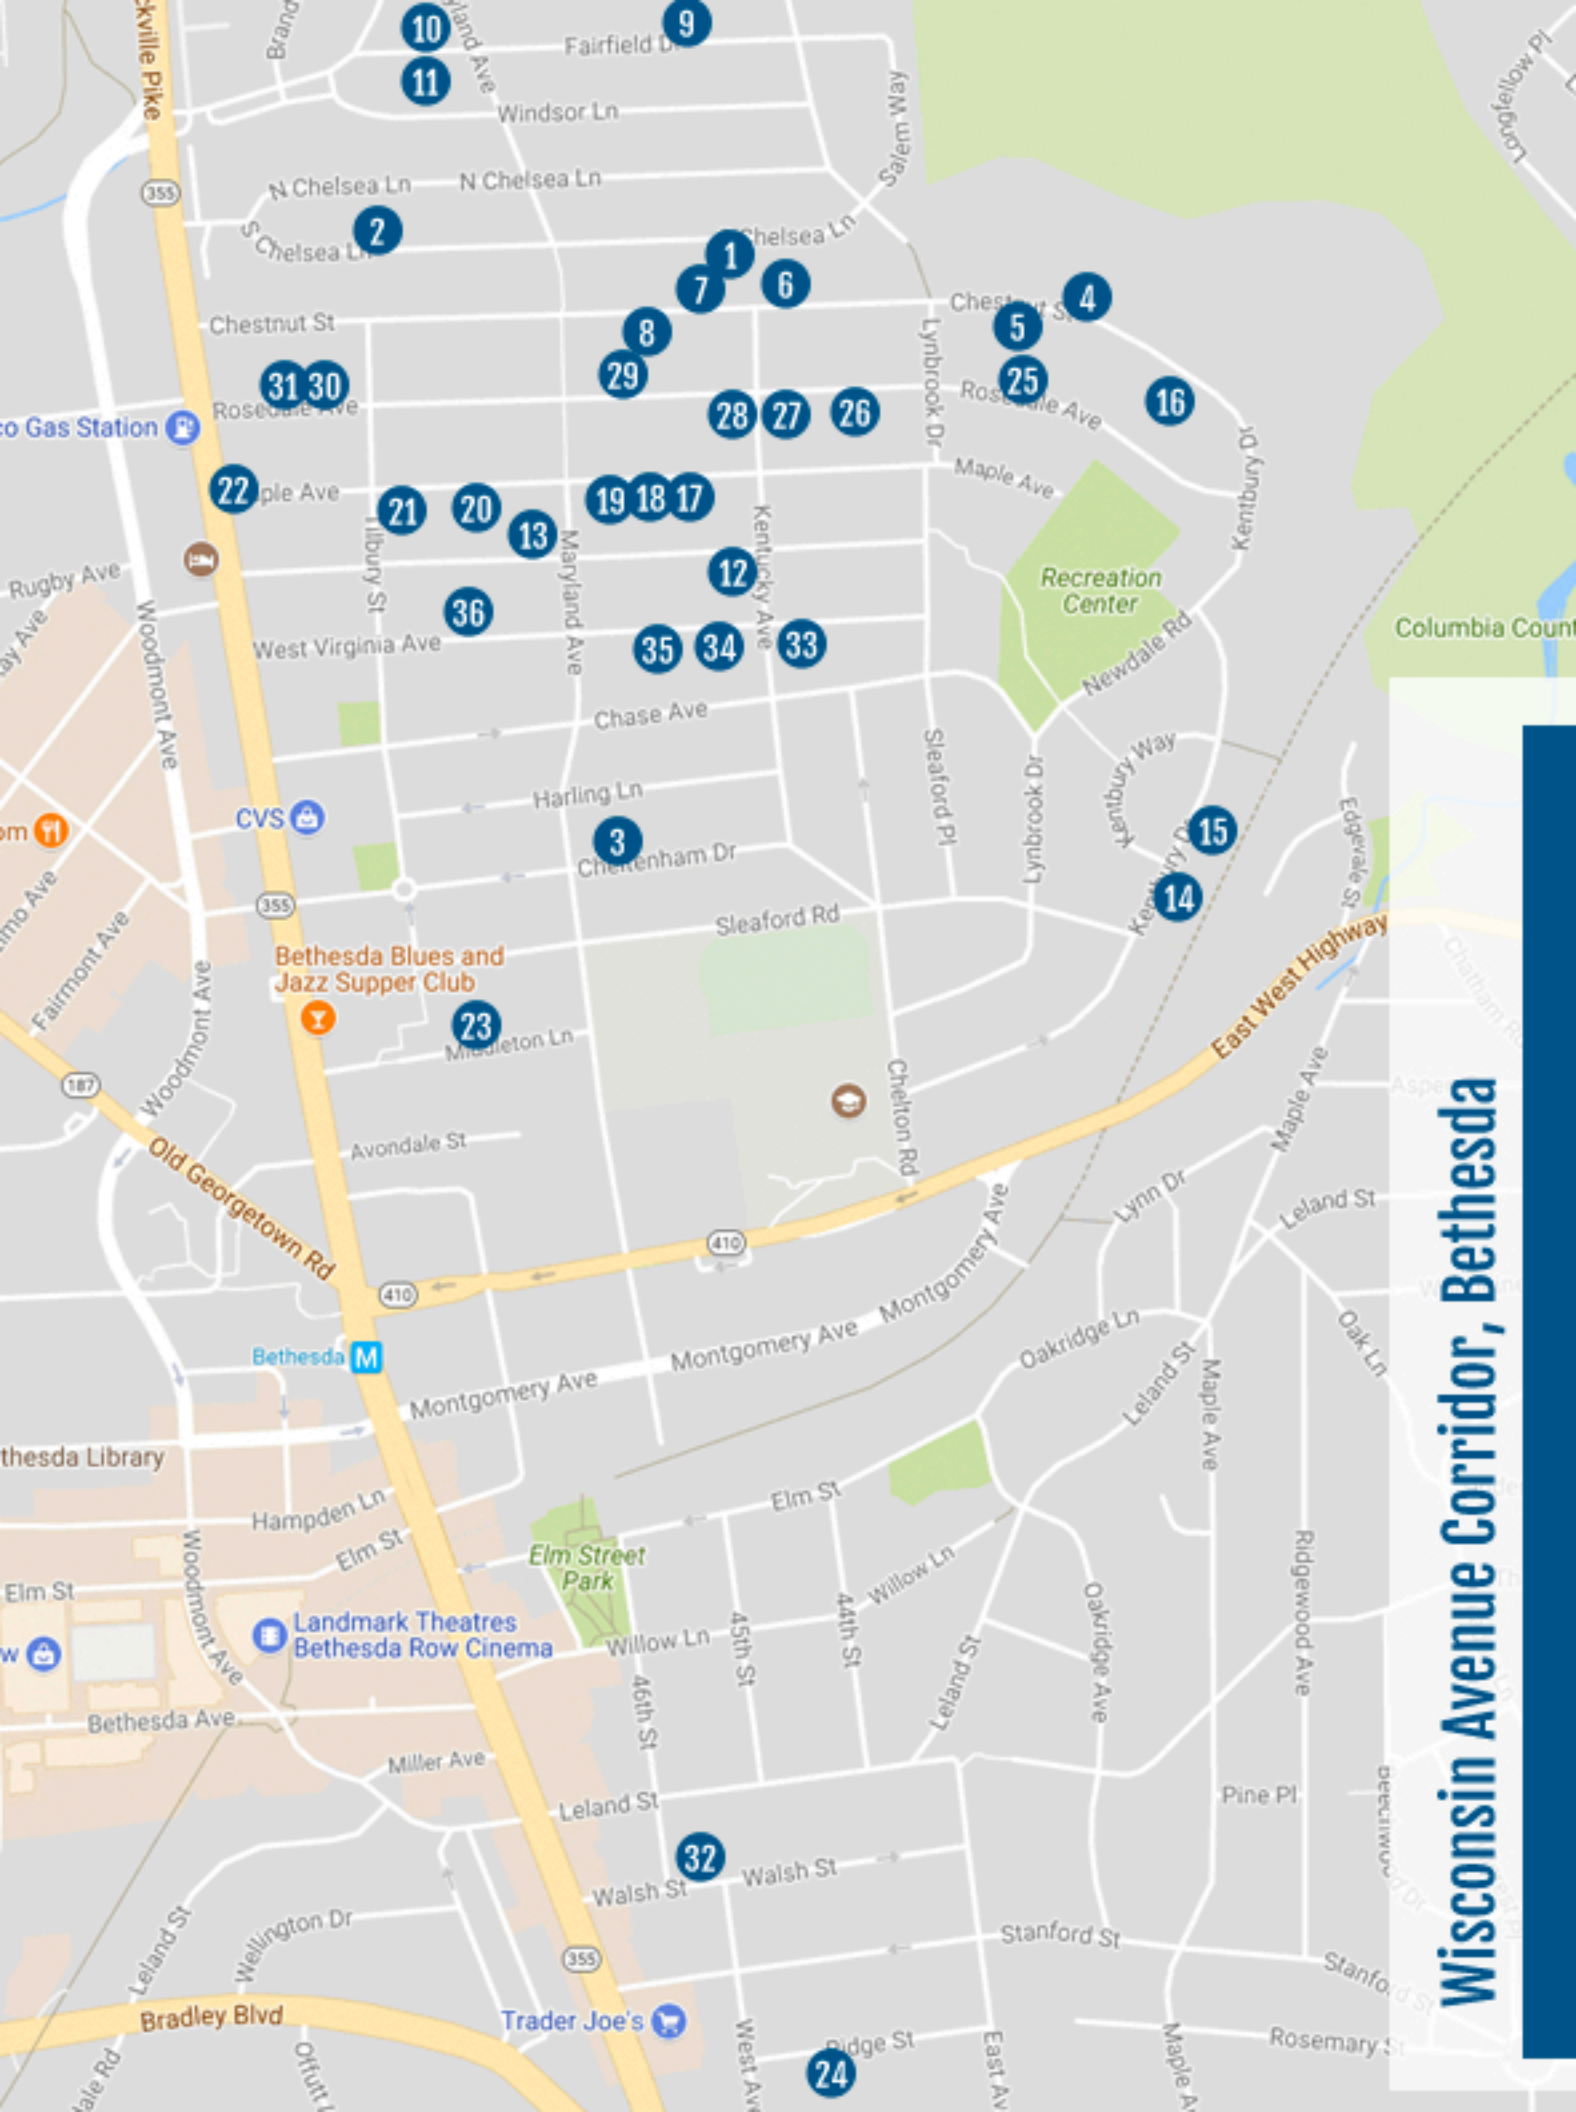

Wisconsin Avenue Corridor, Bethesda

- 1 4528 S Chelsea Lane
- 2 4705 S Chelsea Lane
- 3 4523 Cheltenham Drive
- 4 4309 Chestnut Street
- 5 4312 Chestnut Street
- 6 4421 Chestnut Street
- 7 4507 Chestnut Street
- 8 4516 Chestnut Street
- 9 4517 Fairfield Drive
- 10 4603 Fairfield Drive
- 11 4608 Fairfield Drive
- 12 4502 Highland Avenue
- 13 4603 Highland Avenue
- 14 7903 Kentbury Drive
- 15 7911 Kentbury Drive
- 16 8208 Kentbury Drive
- 17 4508 Maple Avenue
- 18 4510 Maple Avenue
- 19 4514 Maple Avenue
- 20 4608 Maple Avenue
- 21 4616 Maple Avenue
- 22 5516 Maple Avenue
- 23 4523 Middleton Lane
- 24 4420 Ridge Street
- 25 4319 Rosedale Avenue
- 26 4414 Rosedale Avenue
- 27 4426 Rosedale Avenue
- 28 4502 Rosedale Avenue
- 29 4527 Rosedale Avenue
- 30 4707 Rosedale Avenue
- 31 4709 Rosedale Avenue
- 32 4501 Walsh Street
- 33 4412 West Virginia Avenue
- 34 4504 West Virginia Avenue
- 35 4510 West Virginia Avenue
- 36 4611 West Virginia Avenue

Wisconsin Avenue Corridor, Bethesda