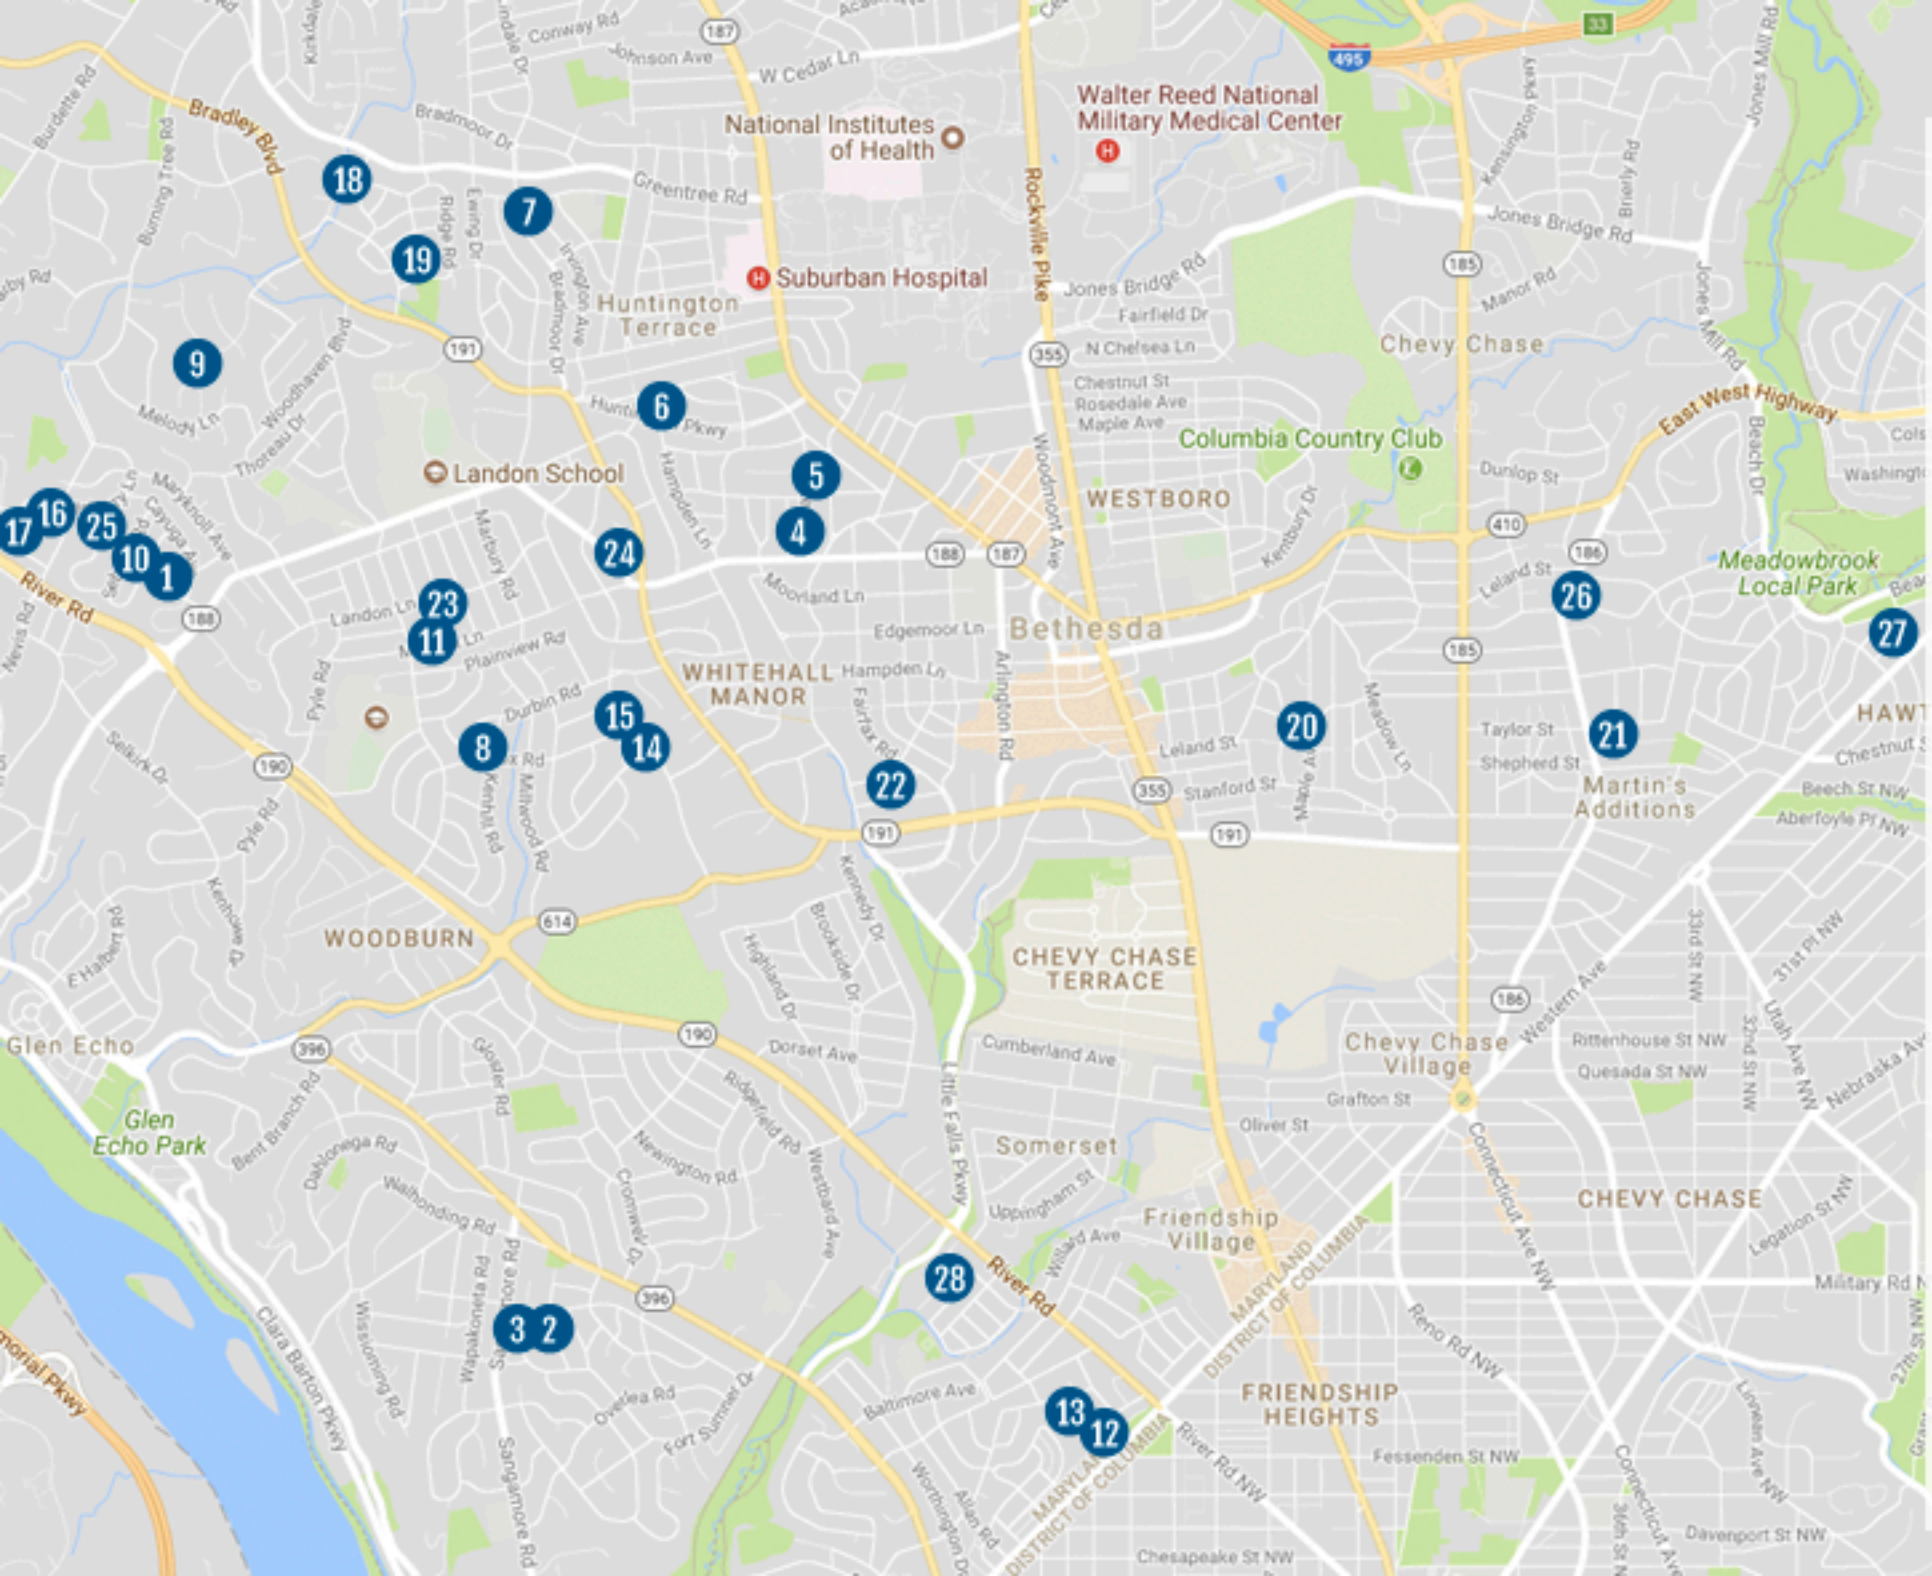

Bradley Boulevard Corridor, Bethesda

- 1 6817 Algonquin Ave
- 2 5909 Carlton Lane
- 3 5210 Carlton Street
- 4 7810 Custer Road
- 5 8001 Custer Road
- 6 8200 Hampden Lane
- 7 8718 Irvington Avenue
- 8 6105 Lenox Road
- 9 8316 Loring Drive
- 10 7608 Massena Road
- 11 7503 Newmarket Drive
- 12 4811 Park Ave
- 13 4817 Park Ave
- 14 7108 Radnor Road
- 15 7204 Radnor Road
- 16 7009 Richard Drive
- 17 7029 Richard Drive
- 18 8919 Ridge Road
- 19 6117 Temple Street
- 20 4209 Thornapple Street
- 21 3511 Turner Lane
- 22 5114 Wessling Lane
- 23 7520 Westfield Drive
- 24 5709 Wilson Lane
- 25 7800 Winterberry Place
- 26 3533 Woodbine Street
- 27 7416 Wyndale Lane
- 28 5317 Yorktown Road

Bradley Boulevard Corridor, Bethesda